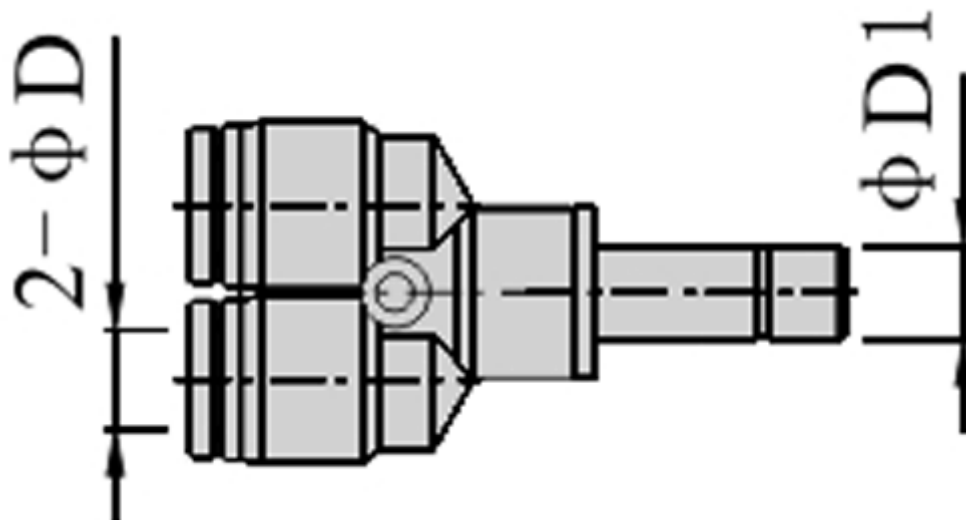

Article number: 58EPYJ1210

Description: Fitting EPYJ1210, Y connector  
Reduction, tube diameter 10 - 10

## Measures

D = 12

D1 = 10